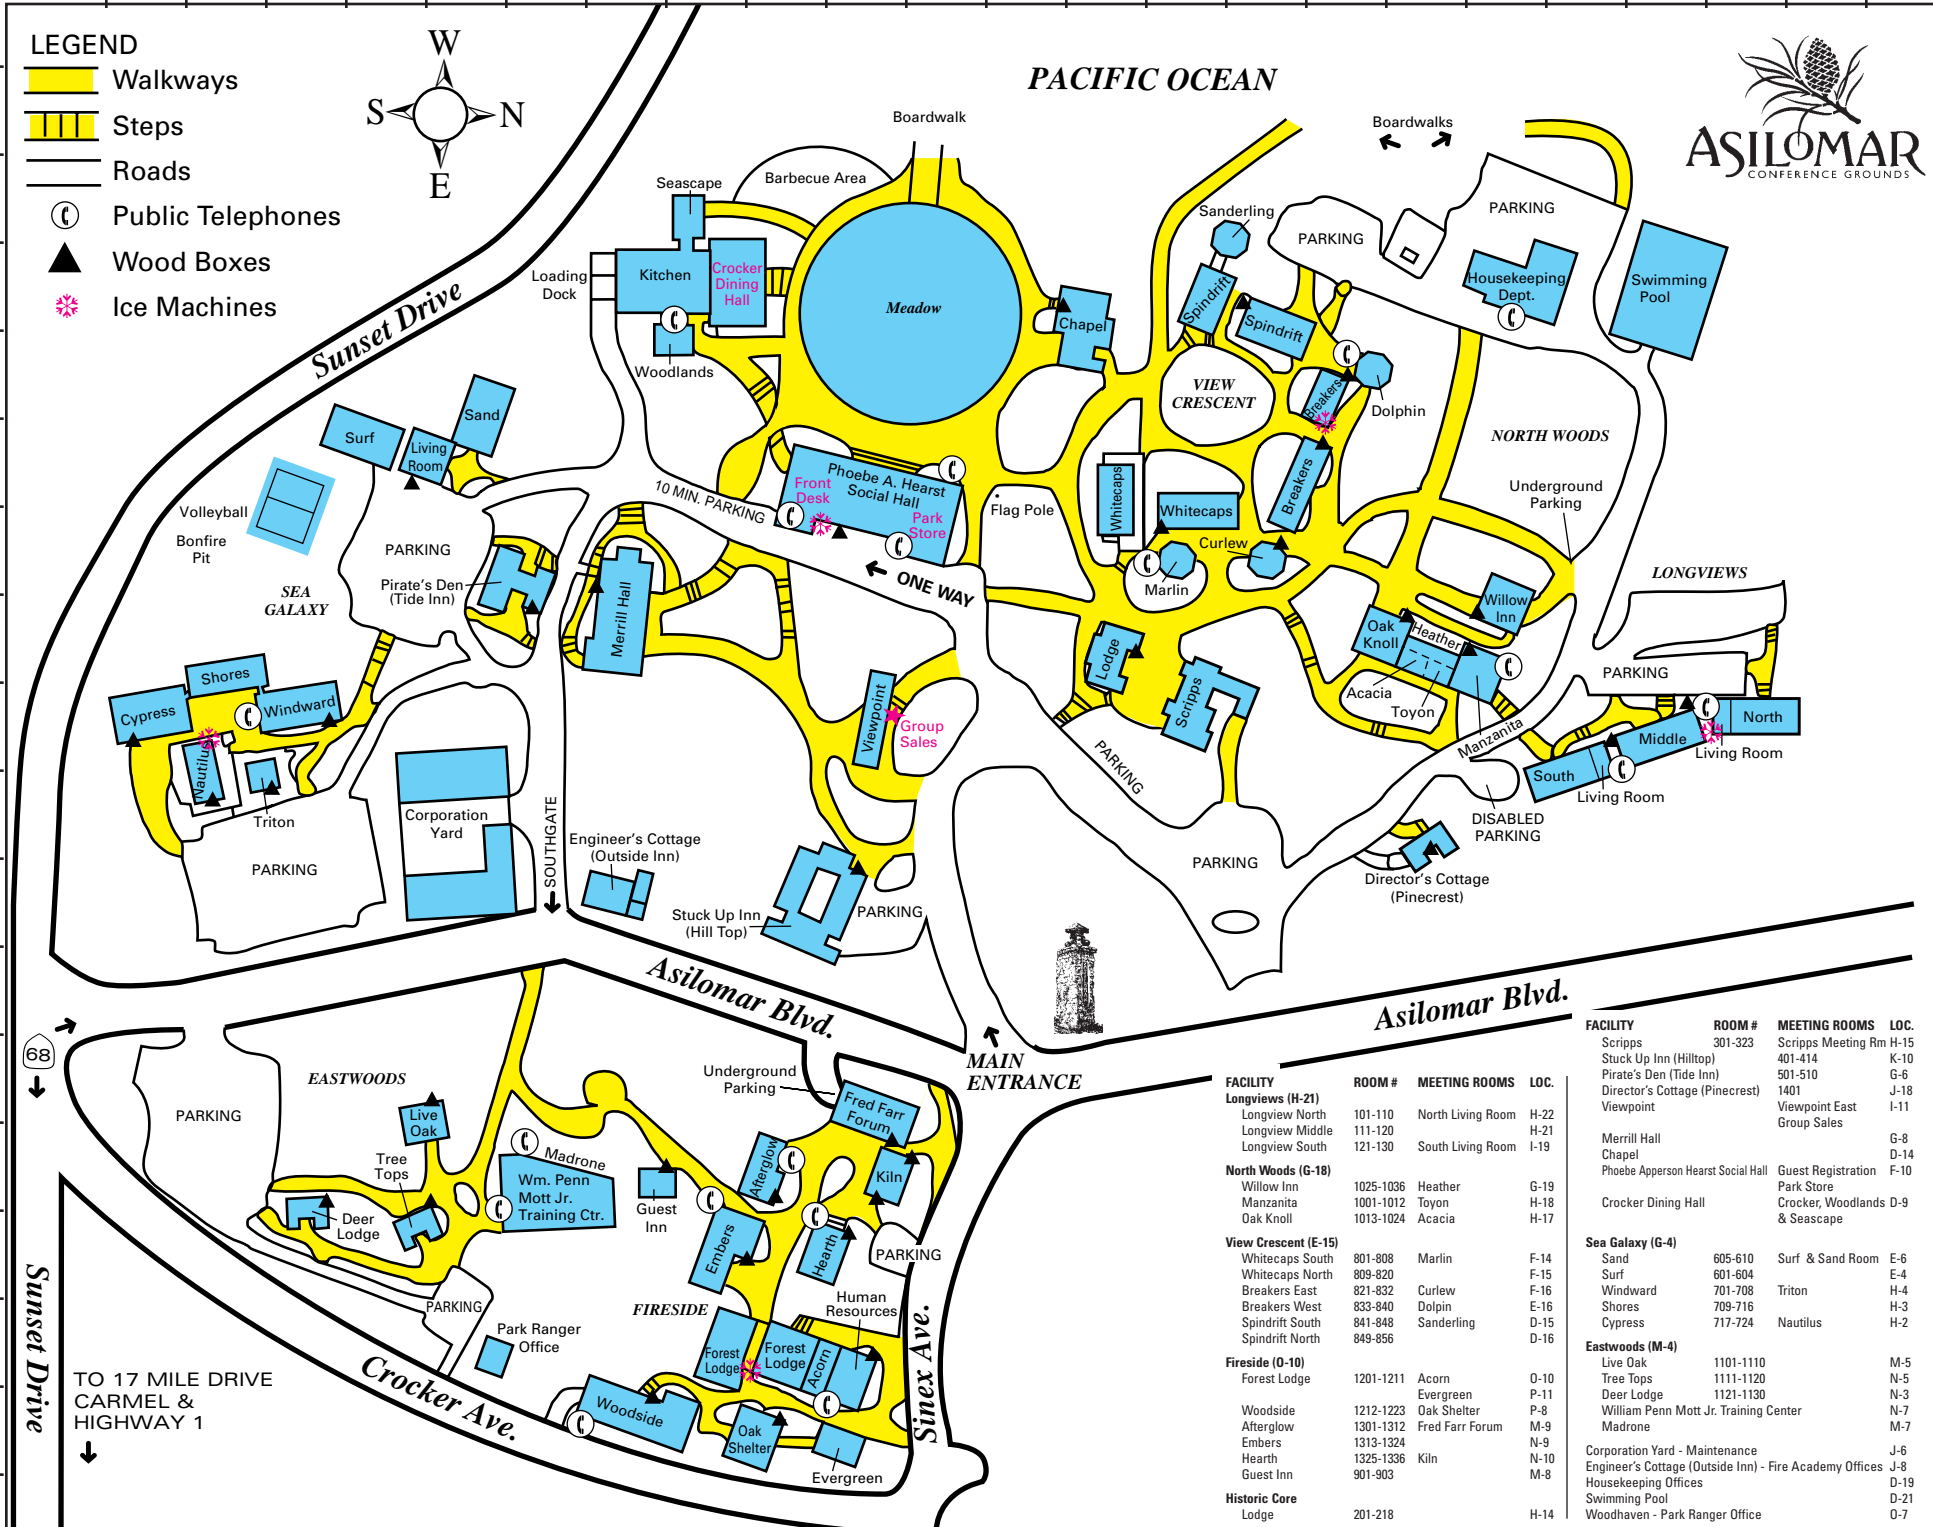

LEGEND

-  Walkways
-  Steps
-  Roads
-  Public Telephones
-  Wood Boxes
-  Ice Machines

FACILITY	ROOM #	MEETING ROOMS	LOC.
Longviews (H-21)			
Longview North	101-110	North Living Room	H-22
Longview Middle	111-120		H-21
Longview South	121-130	South Living Room	I-19
North Woods (G-18)			
Willow Inn	1025-1036	Heather	G-19
Manzanita	1001-1012	Toyon	H-18
Oak Knoll	1013-1024	Acacia	H-17
View Crescent (E-15)			
Whitecaps South	801-808	Marlin	F-14
Whitecaps North	809-820		F-15
Breakers East	821-832	Curlew	F-16
Breakers West	833-840	Dolphin	E-16
Spindrift South	841-848	Sanderling	D-15
Spindrift North	849-856		D-16
Fireside (O-10)			
Forest Lodge	1201-1211	Acorn	O-10
Woodside	1212-1223	Evergreen	P-11
Afterglow	1301-1312	Fred Farr Forum	M-9
Embers	1313-1324		N-9
Hearth	1325-1336	Kiln	N-10
Guest Inn	901-903		M-8
Historic Core			
Lodge	201-218		H-14

FACILITY	ROOM #	MEETING ROOMS	LOC.
Scripps	301-323	Scripps Meeting Rm	H-15
Stuck Up Inn (Hilltop)	401-414		K-10
Pirate's Den (Tide Inn)	501-510		G-6
Director's Cottage (Pinecrest)	1401		J-18
Viewpoint		Viewpoint East	I-11
		Group Sales	G-8
Merrill Hall			D-14
Chapel			D-14
Phoebe Apperson Hearst Social Hall		Guest Registration	F-10
		Park Store	
		Crocker, Woodlands	D-9
		& Seascape	
Sea Galaxy (G-4)			
Sand	605-610	Surf & Sand Room	E-6
Surf	601-604		E-4
Windward	701-708	Triton	H-4
Shores	709-716		H-3
Cypress	717-724	Nautilus	H-2
Eastwoods (M-4)			
Live Oak	1101-1110		M-5
Tree Tops	1111-1120		N-5
Deer Lodge	1121-1130		N-3
William Penn Mott Jr. Training Center			N-7
Madrone			M-7
Corporation Yard - Maintenance			J-6
Engineer's Cottage (Outside Inn) - Fire Academy Offices			J-8
Housekeeping Offices			D-19
Swimming Pool			D-21
Woodhaven - Park Ranger Office			O-7

TO 17 MILE DRIVE
CARMEL &
HIGHWAY 1